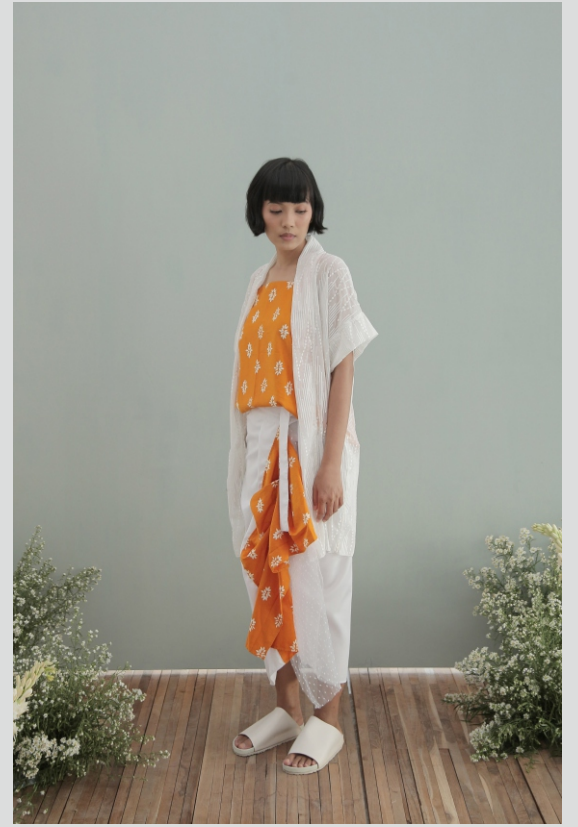

Shiroshima
INDONESIA

yellow butterscotch

dark green

navy blue

grey

dark grey

motif details
Handstamped Batik

WOMENSWEAR